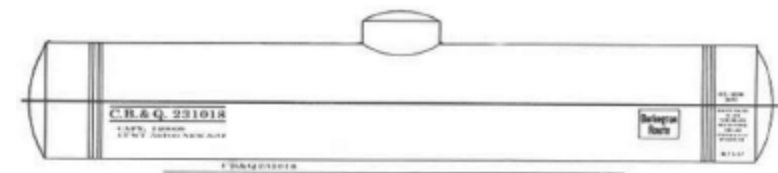

MIRACLE GRAPHICS

T-ALK1-TANK-BLUE W/ YELLOW ENDS, GRAPHICS-YELLOW
PRICE CODE-C

T-BAK1-TANK-WHITE, GRAPHICS-BLACK/MULTI LOGO
PRICE CODE-D

T-AMC1-TANK-SILVER, GRAPHICS-BLACK/MULTI LOGO
PRICE CODE-C

T-BO1- TANK-BLACK, GRAPHICS-WHITE. PRICE CODE-C

T-ANC1-TANK-BLACK, GRAPHICS-WHITE. PRICE CODE-C

T-BR-1-TANK-SILVER W/BLACK, GRAPHICS-BLACK & RED
PRICE CODE-D

T-ATSF1- TANK-BLACK, GRAPHICS-WHITE. PRICE CODE-B

T-CBQ1- TANK-BLACK, GRAPHICS-WHITE. PRICE CODE-B