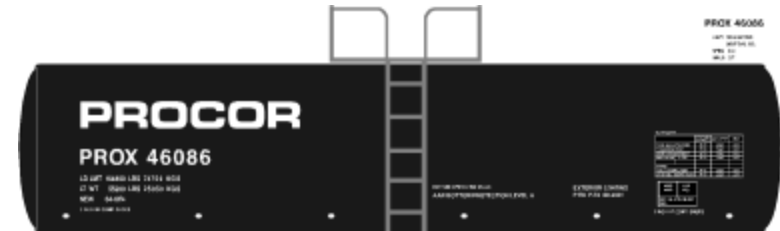

T-PRO1-TANK-BLACK, GRAPHICS-WHITE. PRICE CODE-C