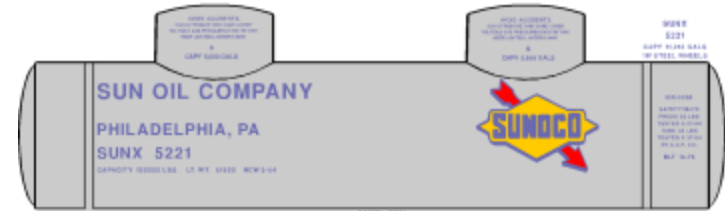

T-MOB2-TANK-ALUMINUM, GRAPHICS-RED & BLACK. PRICE CODE-C

T-NYC1-TANK-GREEN / BLACK ENDS, GRAPHICS-WHITE, BLACK, MULTI. PRICE CODE-C

T-PEP2-TANK-BLUE OR WHITE W/ BLUE ENDS, GRAPHICS-WHITE, MULTI OR BLUE MULTI. PRICE CODE-C

T-PEP1-TANK-SILVER, GRAPHICS-BLACK/WHITE, MULTI LOGO. PRICE CODE-D

T-PRO1-TANK-BLACK, GRAPHICS-WHITE. PRICE CODE-C

T-SHEL1-TANK-YELLOW, GRAPHICS-BLACK & RED. PRICE CODE-C

MIRACLE GRAPHICS

T-SIC1-TANK-GREEN, GRAPHICS-WHITE, MULTI LOGO. PRICE CODE-C

T-SMO1-TANK-GREEN, GRAPHICS-YELLOW, MULTI LOGO. PRICE CODE-D

T-SPL1-TANK-YELLOW W/ GREEN ENDS, GRAPHICS-GREEN. PRICE CODE-C

T-STP1-TANK-LT BLUE/DK BLUE W/RED ENDS, GRAPHICS-WHITE, MULTI LOGO. PRICE CODE-F

T-SUN- TANK-SILVER, GRAPHICS-BLUE, MULTI LOGO. PRICE CODE-C

T-TEX1-TANK-SILVER, GRAPHICS-BLACK. PRICE CODE-C

T-TOO1-TANK-BROWN/WHITE, GRAPHICS-WHITE, RED & BLACK. PRICE CODE-C

T-UT1-TANK-BLACK, GRAPHICS-YELLOW. PRICE CODE-C