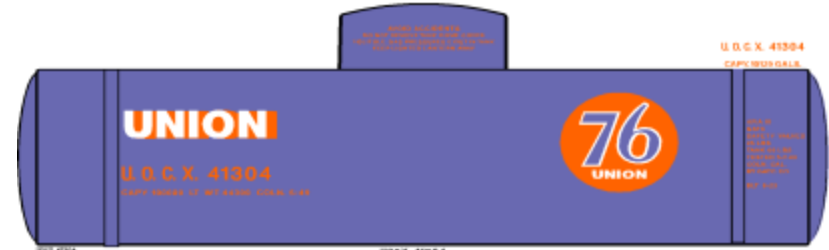

T-SMO1-TANK-GREEN, GRAPHICS-YELLOW, MULTI LOGO. PRICE CODE-D

T-SPL1-TANK-YELLOW W/ GREEN ENDS, GRAPHICS-GREEN. PRICE CODE-C

T-STP1-TANK-LT BLUE/DK BLUE W/RED ENDS, GRAPHICS-WHITE, MULTI LOGO. PRICE CODE-F

T-SUN- TANK-SILVER, GRAPHICS-BLUE, MULTI LOGO. PRICE CODE-C

T-TEX1-TANK-SILVER, GRAPHICS-BLACK. PRICE CODE-C

T-TOO1-TANK-BROWN/WHITE, GRAPHICS-WHITE, RED & BLACK. PRICE CODE-C

T-UT1-TANK-BLACK, GRAPHICS-YELLOW. PRICE CODE-C

MIRACLE GRAPHICS

T-GAT1-TANK-ORANGE, GRAPHICS-WHITE & BLACK. PRICE CODE-C

T-UN71-TANK-BLUE, GRAPHICS-WHITE & ORANGE. PRICE CODE-C

T-QSMX1-TANK-GREEN, GRAPHICS-WHITE, ORANGE & BLACK. PRICE CODE-D

T-SRR1-TANK-BLACK, GRAPHICS-WHITE. PRICE CODE-C