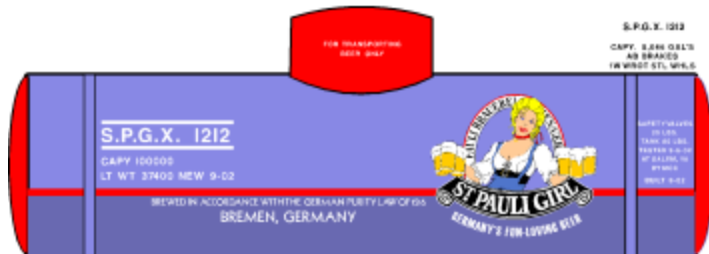

T-PEP1-TANK-SILVER, GRAPHICS-BLACK/WHITE, MULTI LOGO. PRICE CODE-D

T-PRO1-TANK-BLACK, GRAPHICS-WHITE. PRICE CODE-C

T-SHEL1-TANK-YELLOW, GRAPHICS-BLACK & RED. PRICE CODE-C

MIRACLE GRAPHICS

T-SIC1-TANK-GREEN, GRAPHICS-WHITE, MULTI LOGO. PRICE CODE-C

T-SMO1-TANK-GREEN, GRAPHICS-YELLOW, MULTI LOGO. PRICE CODE-D

T-SPL1-TANK-YELLOW W/ GREEN ENDS, GRAPHICS-GREEN. PRICE CODE-C

T-STP1-TANK-LT BLUE/DK BLUE W/RED ENDS, GRAPHICS-WHITE, MULTI LOGO. PRICE CODE-F