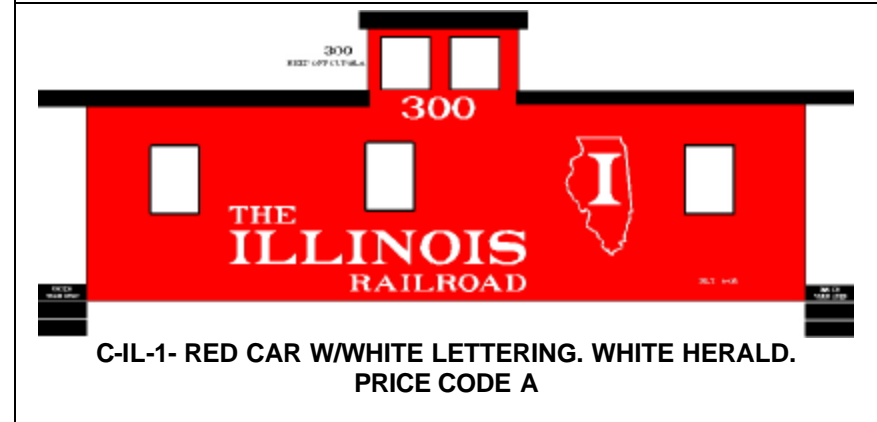

C-CNW-1- RED CAR W/WHITE LETTERING. RED, BLACK & WHITE HERALD. PRICE CODE A

C-CSX-1- GRAY, BLUE, & YELLOW CAR W/YELLOW LETTERING. SHOWN W/OPTIONAL COTS BOX. PRICE CODE A

MIRACLE GRAPHICS

C-CSX-2- GRAY & BLUE CAR W/BLEUE & YELLOW LETTERING. OPOSITE SIDE HAS RED BLOCK LOGO. PRICE CODE C

C-DH-2- RED CAR W/YELLOW LETTERING. PRICE CODE B

C-CSX-3- GRAY CAR W/BLEUE LETTERING. PRICE CODE A

C-EJ-1- ORANGE CAR W/GREEN LETTERING. BLACK & WHITE HERALD. PRICE CODE A

C-DH-1- RED CAR W/YELLOW LETTERING. PRICE CODE B

C-ERIE-1- RED CAR W/WHITE LETTERING. BLACK & WHITE HERALD. PRICE CODE A

C 3

CABOOSE

MIRACLE GRAPHICS

MIRACLE GRAPHICS

C-ITC-1 RED CAR W/WHITE LETTERING. PRICE CODE A

C-LAK-1 RED CAR W/WHITE LETTERING. PRICE CODE A