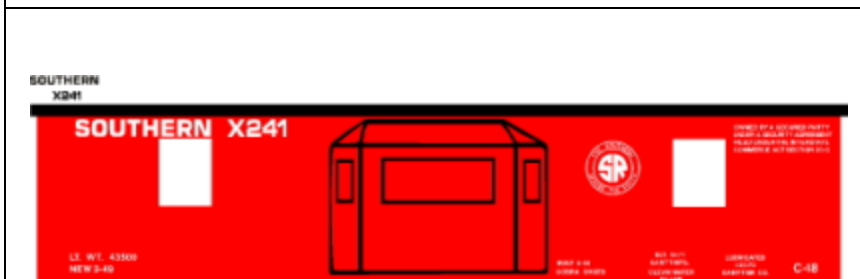

C 8

CABOOSE

MIRACLE GRAPHICS

C-SOO-2 RED CAR W/WHITE LETTERING, BLACK & WHITE HERALD. PRICE CODE A

C-SP-1 RED CAR W/WHITE LETTERING. PRICE CODE A

C-SR-1 RED CAR W/WHITE LETTERING. PRICE CODE A

C-TF-1 RED CAR W/WHITE LETTERING. PRICE CODE A