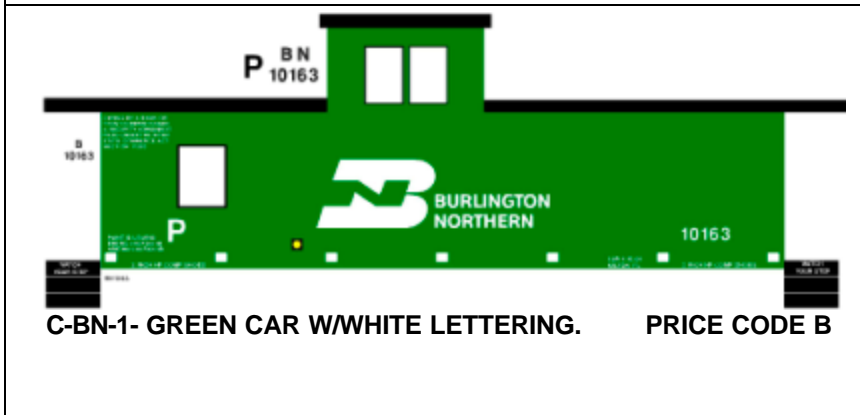

MIRACLE GRAPHICS

C 1

CABOOSE

MIRACLE GRAPHICS

C-CO-1- RED CAR W/WHITE LETTERING. PRICE CODE A

C-CP-1 RED CAR W/ WHITE LETTERING. PRICE CODE A

C-CN-1- RED CAR W/WHITE LETTERING. PRICE CODE A

C-CR-1- BLUE CAR W/WHITE LETTERING. PRICE CODE B

C-CNW-1- RED CAR W/WHITE LETTERING. RED, BLACK & WHITE HERALD. PRICE CODE A

C-CSX-1- GRAY, BLUE, & YELLOW CAR W/YELLOW LETTERING. SHOWN W/OPTIONAL COTS BOX. PRICE CODE A

MIRACLE GRAPHICS

C-CSX-2- GRAY & BLUE CAR W/BLEUE & YELLOW LETTERING. OPOSITE SIDE HAS RED BLOCK LOGO. PRICE CODE C

C-DH-2- RED CAR W/YELLOW LETTERING. PRICE CODE B

C-CSX-3- GRAY CAR W/BLEUE LETTERING. PRICE CODE A

C-EJ-1- ORANGE CAR W/GREEN LETTERING. BLACK & WHITE HERALD. PRICE CODE A

C-DH-1- RED CAR W/YELLOW LETTERING. PRICE CODE B