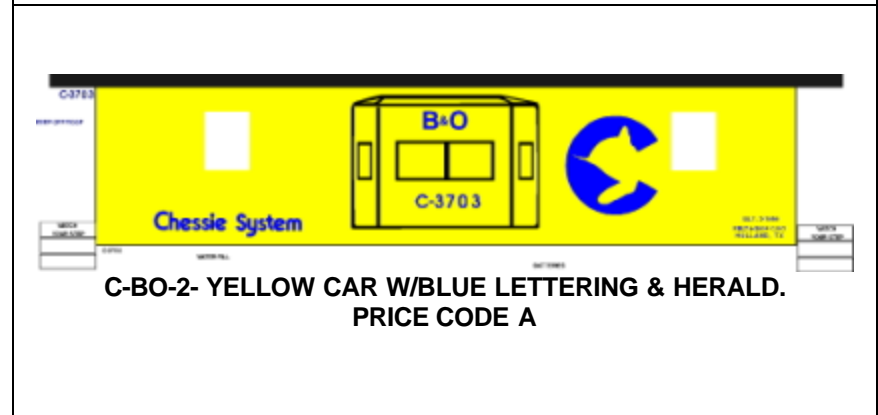

MIRACLE GRAPHICS

C 1

CABOOSE

MIRACLE GRAPHICS

C-CO-1- RED CAR W/WHITE LETTERING. PRICE CODE A

C-CP-1 RED CAR W/ WHITE LETTERING. PRICE CODE A

C-CN-1- RED CAR W/WHITE LETTERING. PRICE CODE A

C-CR-1- BLUE CAR W/WHITE LETTERING. PRICE CODE B

C-CNW-1- RED CAR W/WHITE LETTERING. RED, BLACK & WHITE HERALD. PRICE CODE A

C-CSX-1- GRAY, BLUE, & YELLOW CAR W/YELLOW LETTERING. SHOWN W/OPTIONAL COTS BOX. PRICE CODE A

MIRACLE GRAPHICS

C-CSX-2- GRAY & BLUE CAR W/BLEUE & YELLOW LETTERING. OPOSITE SIDE HAS RED BLOCK LOGO. PRICE CODE C

C-DH-2- RED CAR W/YELLOW LETTERING. PRICE CODE B

C-CSX-3- GRAY CAR W/BLEUE LETTERING. PRICE CODE A

C-EJ-1- ORANGE CAR W/GREEN LETTERING. BLACK & WHITE HERALD. PRICE CODE A

C-DH-1- RED CAR W/YELLOW LETTERING. PRICE CODE B