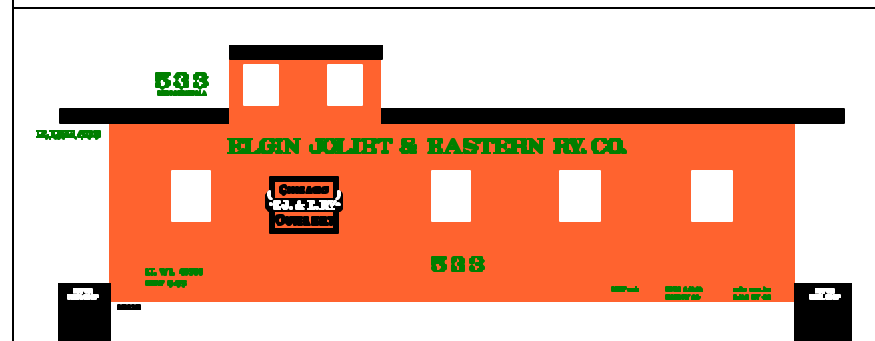

C-EJ-1- ORANGE CAR W/GREEN LETTERING. BLACK & WHITE HERALD. PRICE CODE A