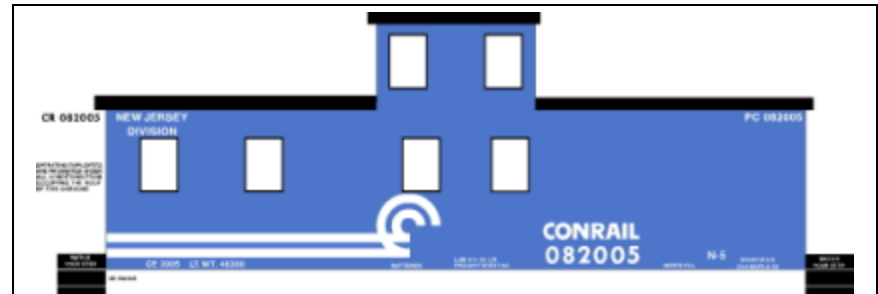

MIRACLE GRAPHICS

C 1

CABOOSE

MIRACLE GRAPHICS

C-CO-1- RED CAR W/WHITE LETTERING. PRICE CODE A

C-CP-1 RED CAR W/ WHITE LETTERING. PRICE CODE A

C-CN-1- RED CAR W/WHITE LETTERING. PRICE CODE A

C-CR-1- BLUE CAR W/WHITE LETTERING. PRICE CODE B