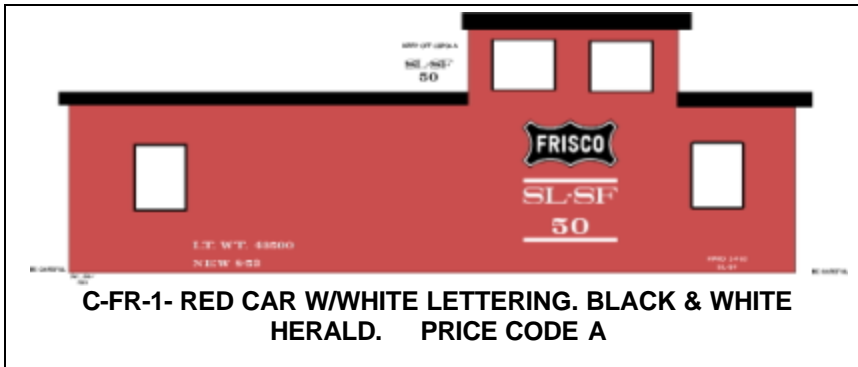

C-CNW-1- RED CAR W/WHITE LETTERING. RED, BLACK & WHITE HERALD. PRICE CODE A

C-CSX-1- GRAY, BLUE, & YELLOW CAR W/YELLOW LETTERING. SHOWN W/OPTIONAL COTS BOX. PRICE CODE A

MIRACLE GRAPHICS

C-CSX-2- GRAY & BLUE CAR W/BLEUE & YELLOW LETTERING. OPOSITE SIDE HAS RED BLOCK LOGO. PRICE CODE C

C-DH-2- RED CAR W/YELLOW LETTERING. PRICE CODE B

C-CSX-3- GRAY CAR W/BLEUE LETTERING. PRICE CODE A

C-EJ-1- ORANGE CAR W/GREEN LETTERING. BLACK & WHITE HERALD. PRICE CODE A

C-DH-1- RED CAR W/YELLOW LETTERING. PRICE CODE B

C-ERIE-1- RED CAR W/WHITE LETTERING. BLACK & WHITE HERALD. PRICE CODE A

C 3

CABOOSE

MIRACLE GRAPHICS

MIRACLE GRAPHICS

C-ITC-1 RED CAR W/WHITE LETTERING. PRICE CODE A

C-LAK-1 RED CAR W/WHITE LETTERING. PRICE CODE A