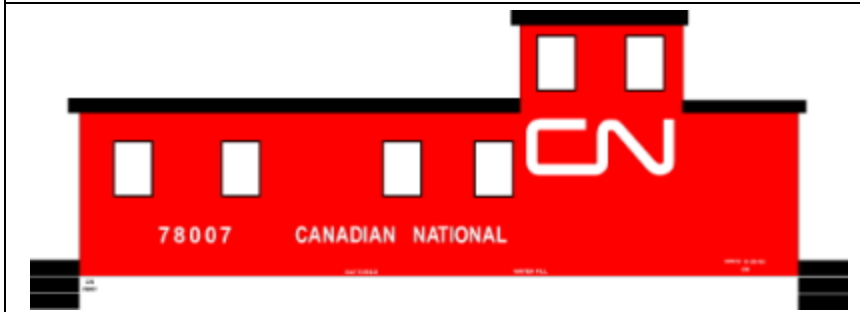

MIRACLE GRAPHICS

C 1

CABOOSE

MIRACLE GRAPHICS

C-CO-1- RED CAR W/WHITE LETTERING. PRICE CODE A

C-CP-1 RED CAR W/ WHITE LETTERING. PRICE CODE A

C-CN-1- RED CAR W/WHITE LETTERING. PRICE CODE A

C-CR-1- BLUE CAR W/WHITE LETTERING. PRICE CODE B

C-CNW-1- RED CAR W/WHITE LETTERING. RED, BLACK & WHITE HERALD. PRICE CODE A

C-CSX-1- GRAY, BLUE, & YELLOW CAR W/YELLOW LETTERING. SHOWN W/OPTIONAL COTS BOX. PRICE CODE A

MIRACLE GRAPHICS

C-CSX-2- GRAY & BLUE CAR W/BLEUE & YELLOW LETTERING. OPOSITE SIDE HAS RED BLOCK LOGO. PRICE CODE C