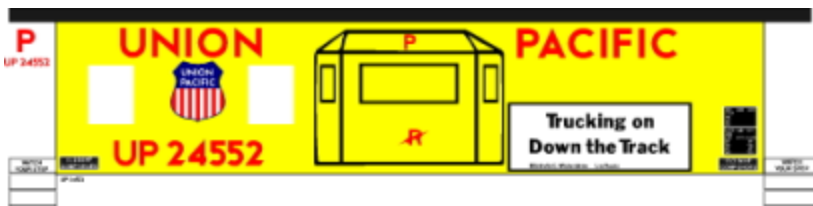

C-SR-2 RED CAR W/WHITE LETTERING. PRICE CODE A

C-UP-1 YELLOW CAR W/RED LETTERING. PRICE CODE A

MIRACLE GRAPHICS

C-UP-2 YELLOW CAR W/RED & BLACK LETTERING, RED, WHITE & BLUE HERALD. SHOWN W/OPTIONAL COTS BOX. PRICE CODE B

C-UP-3 YELLOW CAR W/RED LETTERING, BLACK & WHITE SLOGAN. SHOWN W/OPTIONAL COTS BOX. PRICE CODE B

C-UP-4 YELLOW CAR W/RED LETTERING, BLACK & WHITE SLOGAN, RED, WHITE & BLUE HERALD. SHOWN W/OPTIONAL COTS BOX. PRICE CODE C