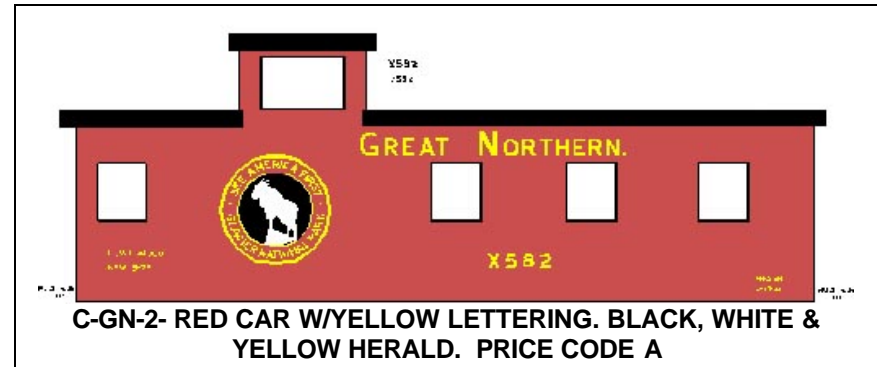

MIRACLE GRAPHICS

C 1

CABOOSE

MIRACLE GRAPHICS

C-CO-1- RED CAR W/WHITE LETTERING. PRICE CODE A

C-CP-1 RED CAR W/ WHITE LETTERING. PRICE CODE A

C-CN-1- RED CAR W/WHITE LETTERING. PRICE CODE A

C-CR-1- BLUE CAR W/WHITE LETTERING. PRICE CODE B

C-CNW-1- RED CAR W/WHITE LETTERING. RED, BLACK & WHITE HERALD. PRICE CODE A

C-CSX-1- GRAY, BLUE, & YELLOW CAR W/YELLOW LETTERING. SHOWN W/OPTIONAL COTS BOX. PRICE CODE A

MIRACLE GRAPHICS

C-CSX-2- GRAY & BLUE CAR W/BLEUE & YELLOW LETTERING. OPOSITE SIDE HAS RED BLOCK LOGO. PRICE CODE C

C-DH-2- RED CAR W/YELLOW LETTERING. PRICE CODE B

C-CSX-3- GRAY CAR W/BLEUE LETTERING. PRICE CODE A

C-EJ-1- ORANGE CAR W/GREEN LETTERING. BLACK & WHITE HERALD. PRICE CODE A

C-DH-1- RED CAR W/YELLOW LETTERING. PRICE CODE B

C-ERIE-1- RED CAR W/WHITE LETTERING. BLACK & WHITE HERALD. PRICE CODE A

C 3

CABOOSE

MIRACLE GRAPHICS

MIRACLE GRAPHICS

C-ITC-1 RED CAR W/WHITE LETTERING. PRICE CODE A

C-LAK-1 RED CAR W/WHITE LETTERING. PRICE CODE A