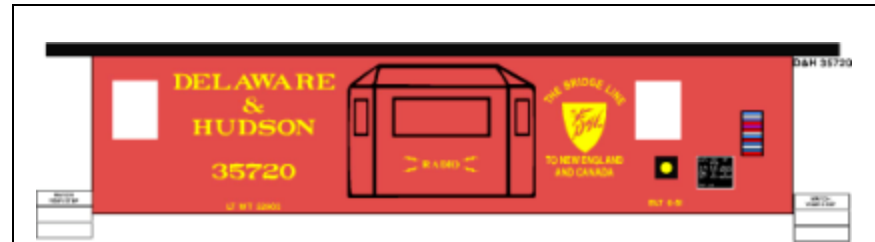

C-CNW-1- RED CAR W/WHITE LETTERING. RED, BLACK & WHITE HERALD. PRICE CODE A

C-CSX-1- GRAY, BLUE, & YELLOW CAR W/YELLOW LETTERING. SHOWN W/OPTIONAL COTS BOX. PRICE CODE A

MIRACLE GRAPHICS

C-CSX-2- GRAY & BLUE CAR W/BLEUE & YELLOW LETTERING. OPOSITE SIDE HAS RED BLOCK LOGO. PRICE CODE C