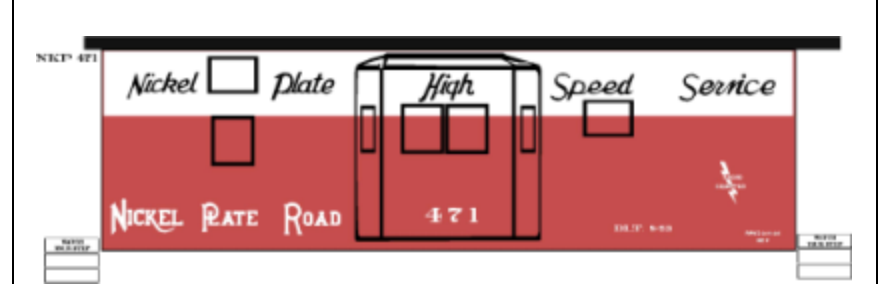

MIRACLE GRAPHICS

C-MP-1 RED CAR W/WHITE LETTERING. PRICE CODE A

C-NH-1 RED CAR W/WHITE LETTERING. PRICE CODE A

C-NYC-1 RED OR JADE GREEN CAR W/WHITE LETTERING, RED, WHITE, & BLACK HERALD. PRICE CODE A

C-NYC-2 RED & GRAY CAR W/WHITE LETTERING. PRICE CODE A