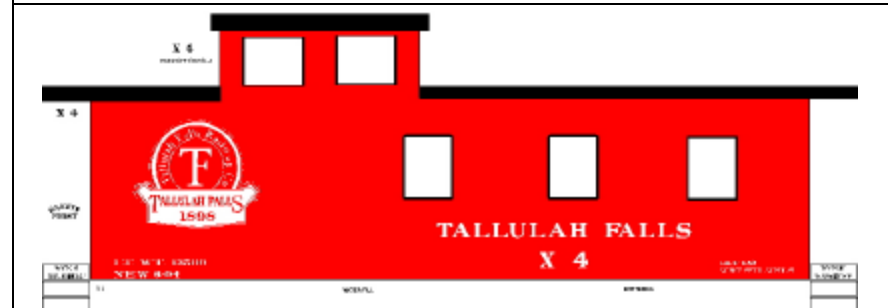

C 8

CABOOSE

MIRACLE GRAPHICS

C-SOO-2 RED CAR W/WHITE LETTERING, BLACK & WHITE HERALD. PRICE CODE A

C-SP-1 RED CAR W/WHITE LETTERING. PRICE CODE A

C-SR-1 RED CAR W/WHITE LETTERING. PRICE CODE A

C-TF-1 RED CAR W/WHITE LETTERING. PRICE CODE A