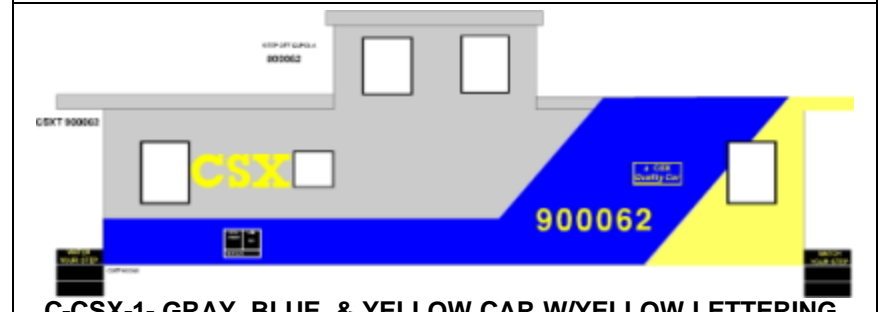

MIRACLE GRAPHICS

C 1

CABOOSE

MIRACLE GRAPHICS

C-CO-1- RED CAR W/WHITE LETTERING. PRICE CODE A

C-CP-1 RED CAR W/ WHITE LETTERING. PRICE CODE A

C-CN-1- RED CAR W/WHITE LETTERING. PRICE CODE A

C-CR-1- BLUE CAR W/WHITE LETTERING. PRICE CODE B

C-CNW-1- RED CAR W/WHITE LETTERING. RED, BLACK & WHITE HERALD. PRICE CODE A

C-CSX-1- GRAY, BLUE, & YELLOW CAR W/YELLOW LETTERING. SHOWN W/OPTIONAL COTS BOX. PRICE CODE A

MIRACLE GRAPHICS

C-CSX-2- GRAY & BLUE CAR W/BLEUE & YELLOW LETTERING. OPOSITE SIDE HAS RED BLOCK LOGO. PRICE CODE C