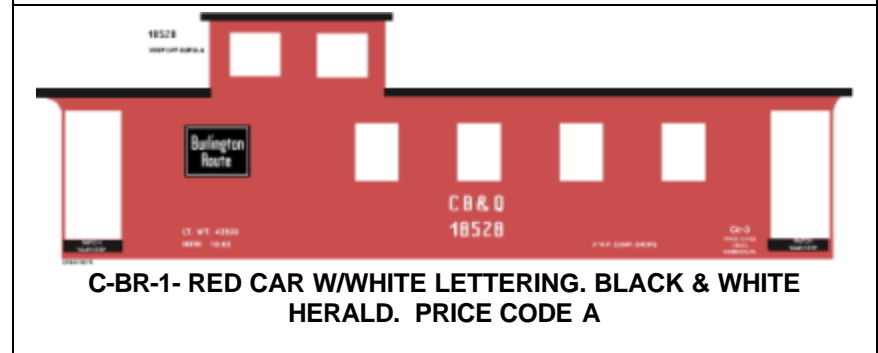

MIRACLE GRAPHICS

C 1

CABOOSE

MIRACLE GRAPHICS

C-CO-1- RED CAR W/WHITE LETTERING. PRICE CODE A

C-CP-1 RED CAR W/ WHITE LETTERING. PRICE CODE A

C-CN-1- RED CAR W/WHITE LETTERING. PRICE CODE A

C-CR-1- BLUE CAR W/WHITE LETTERING. PRICE CODE B

C-CNW-1- RED CAR W/WHITE LETTERING. RED, BLACK & WHITE HERALD. PRICE CODE A

C-CSX-1- GRAY, BLUE, & YELLOW CAR W/YELLOW LETTERING. SHOWN W/OPTIONAL COTS BOX. PRICE CODE A

MIRACLE GRAPHICS

C-CSX-2- GRAY & BLUE CAR W/BLEUE & YELLOW LETTERING. OPOSITE SIDE HAS RED BLOCK LOGO. PRICE CODE C

C-DH-2- RED CAR W/YELLOW LETTERING. PRICE CODE B

C-CSX-3- GRAY CAR W/BLEUE LETTERING. PRICE CODE A

C-EJ-1- ORANGE CAR W/GREEN LETTERING. BLACK & WHITE HERALD. PRICE CODE A

C-DH-1- RED CAR W/YELLOW LETTERING. PRICE CODE B