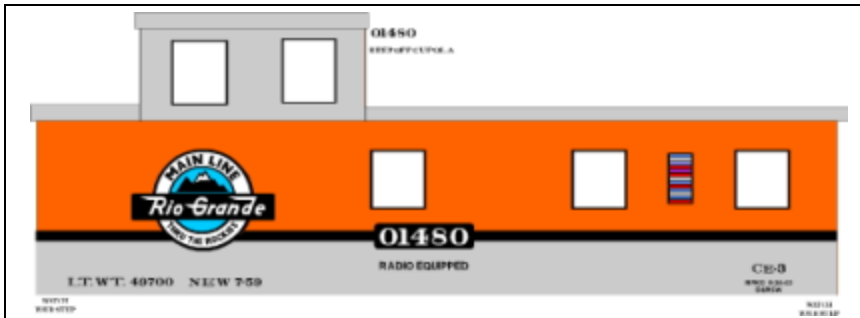

MIRACLE GRAPHICS

C-DRGW-2 ORANGE & GRAY CAR W/BLACK LETTERING, BLACK, WHITE & BLUE HERALD. SHOWN W/OPTIONAL BAR CODE. PRICE CODE B