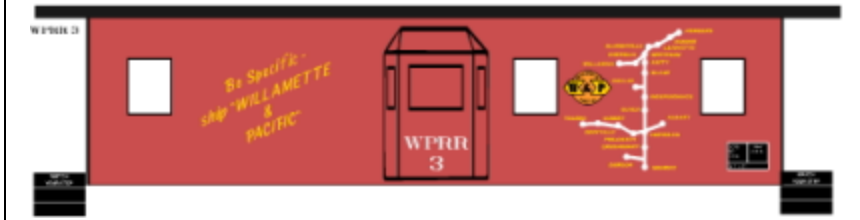

C-WLP-1 RED CAR W/WHITE & GOLD LETTERING, GOLD, ORANGE & BLACK HERALD. SHOWN W/OPTIONAL COTS BOX. PRICE CODE C