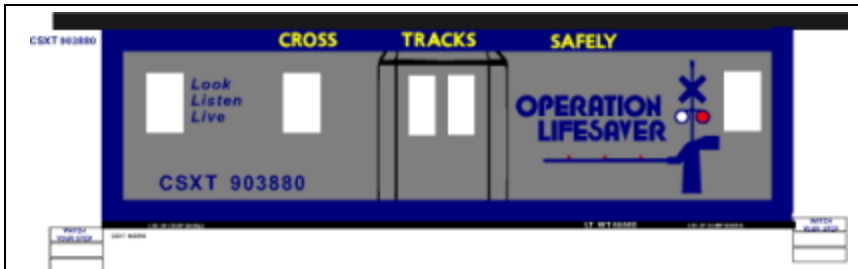

MIRACLE GRAPHICS

C 1

CABOOSE

MIRACLE GRAPHICS

C-CO-1- RED CAR W/WHITE LETTERING. PRICE CODE A

C-CP-1 RED CAR W/ WHITE LETTERING. PRICE CODE A

C-CN-1- RED CAR W/WHITE LETTERING. PRICE CODE A

C-CR-1- BLUE CAR W/WHITE LETTERING. PRICE CODE B

C-CNW-1- RED CAR W/WHITE LETTERING. RED, BLACK & WHITE HERALD. PRICE CODE A

C-CSX-1- GRAY, BLUE, & YELLOW CAR W/YELLOW LETTERING. SHOWN W/OPTIONAL COTS BOX. PRICE CODE A

MIRACLE GRAPHICS

C-CSX-2- GRAY & BLUE CAR W/BLEUE & YELLOW LETTERING. OPOSITE SIDE HAS RED BLOCK LOGO. PRICE CODE C