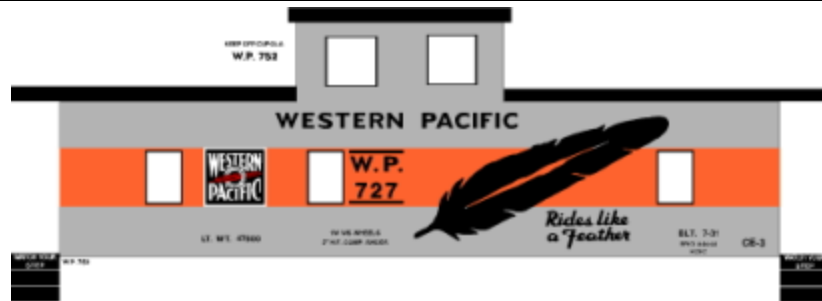

C-WP-2 GRAY & ORANGE CAR W/BLACK LETTERING, RED, WHITE & ORANGE HERALD. STRIPE NOT INCLUDED. PRICE CODE B