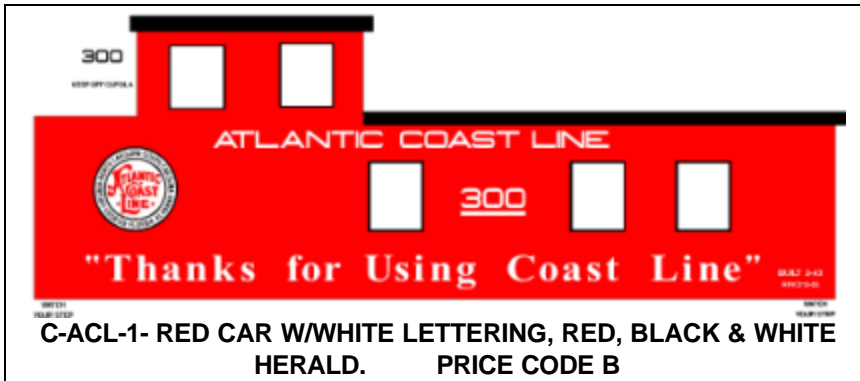

MIRACLE GRAPHICS

C 1

CABOOSE

MIRACLE GRAPHICS

C-CO-1- RED CAR W/WHITE LETTERING. PRICE CODE A

C-CP-1 RED CAR W/ WHITE LETTERING. PRICE CODE A

C-CN-1- RED CAR W/WHITE LETTERING. PRICE CODE A

C-CR-1- BLUE CAR W/WHITE LETTERING. PRICE CODE B

C-CNW-1- RED CAR W/WHITE LETTERING. RED, BLACK & WHITE HERALD. PRICE CODE A

C-CSX-1- GRAY, BLUE, & YELLOW CAR W/YELLOW LETTERING. SHOWN W/OPTIONAL COTS BOX. PRICE CODE A

MIRACLE GRAPHICS

C-CSX-2- GRAY & BLUE CAR W/BLEUE & YELLOW LETTERING. OPOSITE SIDE HAS RED BLOCK LOGO. PRICE CODE C

C-DH-2- RED CAR W/YELLOW LETTERING. PRICE CODE B

C-CSX-3- GRAY CAR W/BLEUE LETTERING. PRICE CODE A

C-EJ-1- ORANGE CAR W/GREEN LETTERING. BLACK & WHITE HERALD. PRICE CODE A

C-DH-1- RED CAR W/YELLOW LETTERING. PRICE CODE B