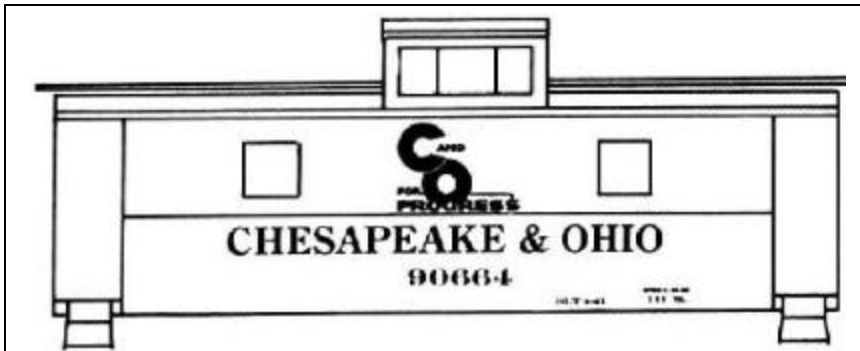

MIRACLE GRAPHICS

C 1

CABOOSE

MIRACLE GRAPHICS

C-CO-1- RED CAR W/WHITE LETTERING. PRICE CODE A

C-CP-1 RED CAR W/ WHITE LETTERING. PRICE CODE A

C-CN-1- RED CAR W/WHITE LETTERING. PRICE CODE A

C-CR-1- BLUE CAR W/WHITE LETTERING. PRICE CODE B

C-CNW-1- RED CAR W/WHITE LETTERING. RED, BLACK & WHITE HERALD. PRICE CODE A

C-CSX-1- GRAY, BLUE, & YELLOW CAR W/YELLOW LETTERING. SHOWN W/OPTIONAL COTS BOX. PRICE CODE A

MIRACLE GRAPHICS

C-CSX-2- GRAY & BLUE CAR W/BLEUE & YELLOW LETTERING. OPOSITE SIDE HAS RED BLOCK LOGO. PRICE CODE C