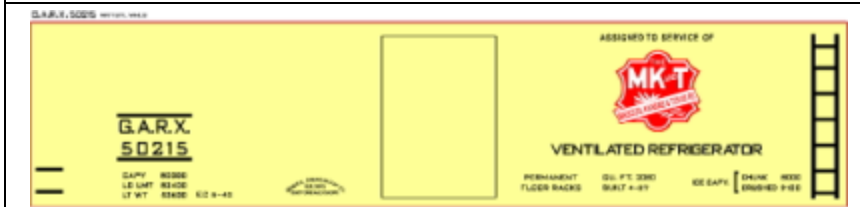

R-NKP-1- YELLOW CAR W/BLACK LETTERING. PRICE CODE C

R-LIB-1- YELLOW CAR W/BLACK LETTERING & RED LOGO. PRICE CODE C

R-NP-1- YELLOW CAR W/BLACK LETTERING, RED, BLACK & WHITE HERALD. PRICE CODE C

R-MIL-1- YELLOW CAR W/BLACK LETTERING, RED & WHITE HERALD. PRICE CODE C

R-NYC-1- WHITE CAR W/BLACK LETTERING & HERALD. PRICE CODE C

R-MKT-1- YELLOW CAR W/BLACK LETTERING, RED & WHITE HERALD. PRICE CODE C

R-ODF-1- YELLOW CAR W/BLACK LETTERING, RED HERALD. PRICE CODE C

MIRACLE GRAPHICS