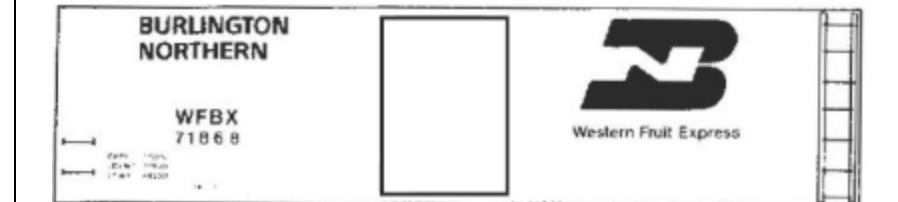

MIRACLE GRAPHICS

R-AMT-1 Silver car w/black lettering, red, white & blue logos.  
Price Code D

R-BURT-1 YELLOW car w/black lettering, GREEN BANANAS, RED & WHITE HERALD. Price Code D

R-ANRC-1 YELLOW car w/black lettering. Price Code C

R-BN-1 YELLOW car w/black lettering. Price Code C

R-ART-1 YELLOW car w/black lettering & MULTI-COLOURED HERALDS. Price Code D

R-BR-1 YELLOW CAR W/BLACK LETTERING, RED WHITE & BLACK HERALD. PRICE CODE C

R-ATSF-1 ORANGE CAR W/BLACK LETTERING, BLACK & WHITE HERALD. OPOSITE SIDE HAS CHIEF SLOGAN INSTEAD OF MAP. OTHER SLOGANS ALSO AVAILABLE. PRICE CODE C