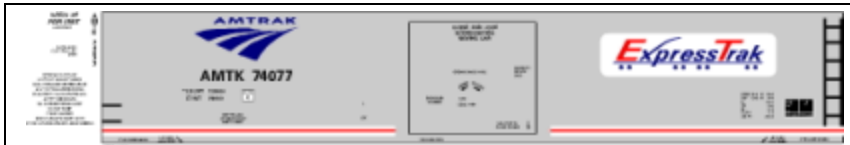

MIRACLE GRAPHICS

R-AMT-1 Silver car w/black lettering, red, white & blue logos.  
Price Code D

R-BURT-1 YELLOW car w/black lettering, GREEN BANANAS, RED & WHITE HERALD. Price Code D

R-ANRC-1 YELLOW car w/black lettering. Price Code C

R-BN-1 YELLOW car w/black lettering. Price Code C

R-ART-1 YELLOW car w/black lettering & MULTI-COLOURED HERALDS. Price Code D

R-BR-1 YELLOW CAR W/BLACK LETTERING, RED WHITE & BLACK HERALD. PRICE CODE C

R-ATSF-1 ORANGE CAR W/BLACK LETTERING, BLACK & WHITE HERALD. OPOSITE SIDE HAS CHIEF SLOGAN INSTEAD OF MAP. OTHER SLOGANS ALSO AVAILABLE. PRICE CODE C