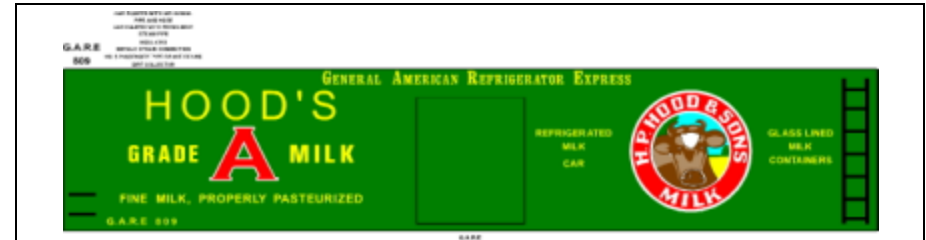

R-COOR-1 WHITE CAR W/BLACK & GOLD LETTERING, MULTI-COLOURED LOGO. PRICE CODE D

R-FGE-1 YELLOW CAR W/BLACK LETTERING. PRICE CODE C

MIRACLE GRAPHICS

R-GMO-1 ORANGEE CAR W/BLACK LETTERING & MAROON HERALD. PRICE CODE C