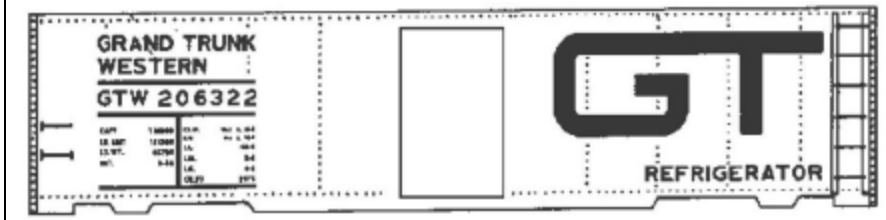

R-GN-1 YELLOW CAR W/BLACK LETTERING & HERALD. PRICE CODE C

R-GTW-1 ALUMINUM CAR W/BLACK LETTERING. PRICE CODE C