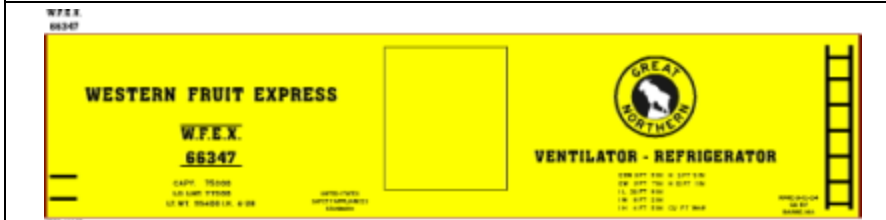

R-GMO-1 ORANGEE CAR W/BLACK LETTERING & MAROON HERALD. PRICE CODE C

R-GN-1 YELLOW CAR W/BLACK LETTERING & HERALD. PRICE CODE C