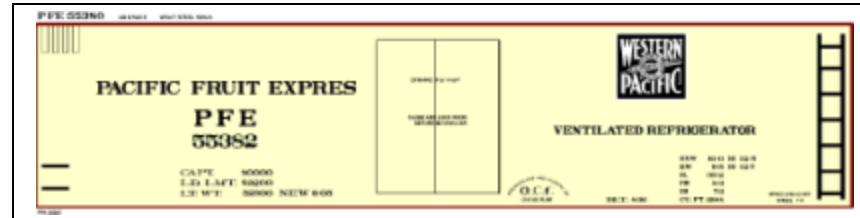

R-PM-1- YELLOW CAR W/BLACK LETTERING, MULTI-COLORED HERALDS. PRICE CODE D

R-SAR-1- BEIGE CAR W/BLACK LETTERING & BLUE LOGOS. STRIPING IS INCLUDED. PRICE CODE E

MIRACLE GRAPHICS

R-SOO-1- YELLOW CAR W/BLACK LETTERING, BLACK & WHITE HERALD. PRICE CODE C