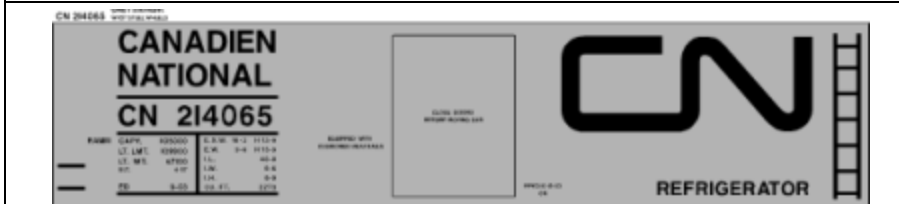

R-BN-1 YELLOW car w/black lettering. Price Code C

R-ART-1 YELLOW car w/black lettering & MULTI-COLOURED HERALDS. Price Code D

R-BR-1 YELLOW CAR W/BLACK LETTERING, RED WHITE & BLACK HERALD. PRICE CODE C

R-ATSF-1 ORANGE CAR W/BLACK LETTERING, BLACK & WHITE HERALD. OPOSITE SIDE HAS CHIEF SLOGAN INSTEAD OF MAP. OTHER SLOGANS ALSO AVAILABLE. PRICE CODE C

R-CM-1 WHITE CAR W/BLACK LETTERING, MULTI-COLOURED LOGOS. PRICE CODE D

MIRACLE GRAPHICS

R-CBR-1 YELLOW CAR W/BLACK LETTERING AND HERALD. PRICE CODE C

R-EURT-1 BEIGE CAR W/BLACK LETTERING, RED & BLACK LOGOS. PRICE CODE D

R-CM-1 ALUMINUM CAR W/BLACK LETTERING. PRICE CODE C

R-ERB-1 YELLOW CAR W/BLACK LETTERING, RED, WHITE & BLACK LOGOS. PRICE CODE D

R-CCC-1 RED CAR W/WHITE LETTERING, SILVER & WHITE LOGO. PRICE CODE C

R-ERIE-1 YELLOW CAR W/BLACK LETTERING, BLACK & WHITE HERALD. PRICE CODE C