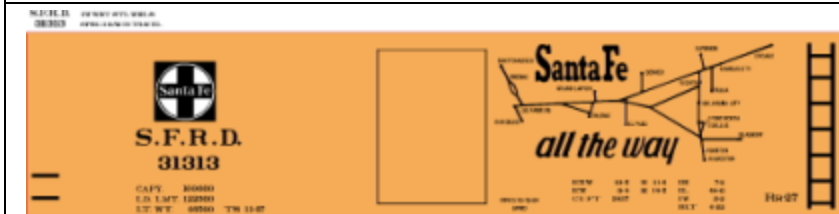

MIRACLE GRAPHICS

R-AMT-1 Silver car w/black lettering, red, white & blue logos.  
Price Code D

R-BURT-1 YELLOW car w/black lettering, GREEN BANANAS, RED & WHITE HERALD. Price Code D

R-ANRC-1 YELLOW car w/black lettering. Price Code C

R-BN-1 YELLOW car w/black lettering. Price Code C

R-ART-1 YELLOW car w/black lettering & MULTI-COLOURED HERALDS. Price Code D

R-BR-1 YELLOW CAR W/BLACK LETTERING, RED WHITE & BLACK HERALD. PRICE CODE C

R-ATSF-1 ORANGE CAR W/BLACK LETTERING, BLACK & WHITE HERALD. OPOSITE SIDE HAS CHIEF SLOGAN INSTEAD OF MAP. OTHER SLOGANS ALSO AVAILABLE. PRICE CODE C

R-CM-1 WHITE CAR W/BLACK LETTERING, MULTI-COLOURED LOGOS. PRICE CODE D

MIRACLE GRAPHICS

R-CBR-1 YELLOW CAR W/BLACK LETTERING AND HERALD. PRICE CODE C

R-EURT-1 BEIGE CAR W/BLACK LETTERING, RED & BLACK LOGOS. PRICE CODE D