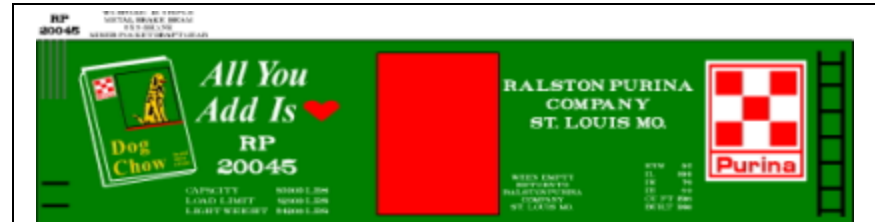

R-ODF-1- YELLOW CAR W/BLACK LETTERING, RED HERALD. PRICE CODE C

R-PUR-1- GREEN CAR W/WHITE LETTERING, MULTI-COLORED LOGOS. PRICE CODE D