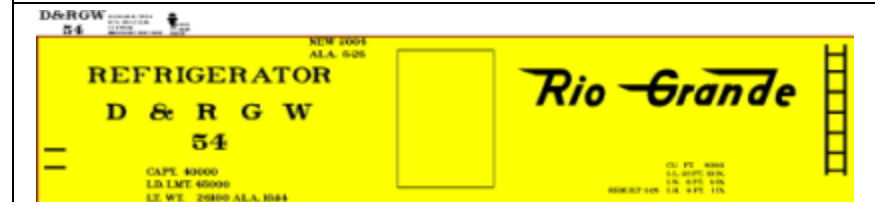

R-REA-1- GREEN CAR W/GOLD OR WHITE LETTERING, RED & WHITE HERALD. PRICE CODE C

R-RG-1- YELLOW CAR W/BLACK LETTERING. PRICE CODE C