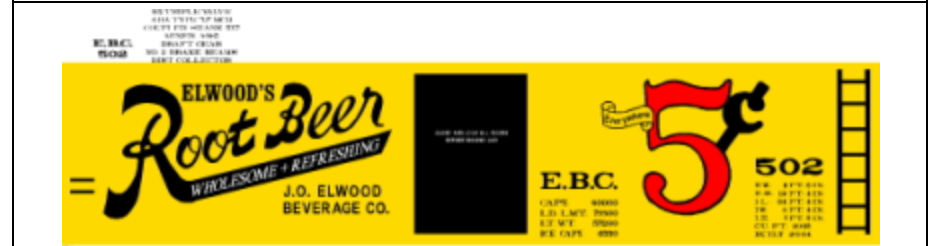

R-EURT-1 BEIGE CAR W/BLACK LETTERING, RED & BLACK LOGOS. PRICE CODE D

R-ERB-1 YELLOW CAR W/BLACK LETTERING, RED, WHITE & BLACK LOGOS. PRICE CODE D