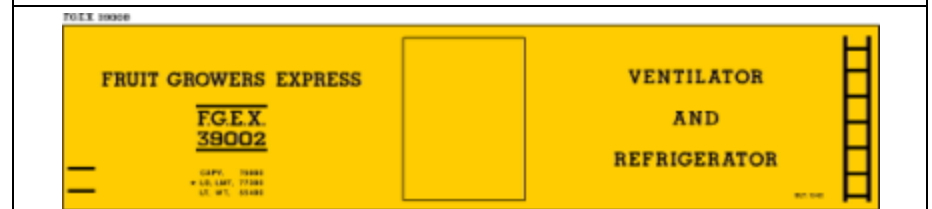

R-ERIE-1 YELLOW CAR W/BLACK LETTERING, BLACK & WHITE HERALD. PRICE CODE C

R-FGE-1 YELLOW CAR W/BLACK LETTERING. PRICE CODE C