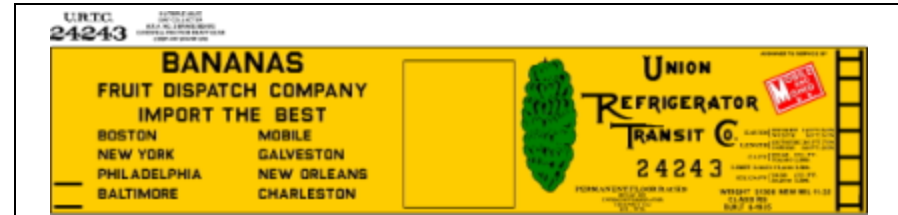

MIRACLE GRAPHICS

R-AMT-1 Silver car w/black lettering, red, white & blue logos.  
Price Code D

R-BURT-1 YELLOW car w/black lettering, GREEN BANANAS, RED & WHITE HERALD. Price Code D

R-ANRC-1 YELLOW car w/black lettering. Price Code C

R-BN-1 YELLOW car w/black lettering. Price Code C

R-ART-1 YELLOW car w/black lettering & MULTI-COLOURED HERALDS. Price Code D

R-BR-1 YELLOW CAR W/BLACK LETTERING, RED WHITE & BLACK HERALD. PRICE CODE C

R-ATSF-1 ORANGE CAR W/BLACK LETTERING, BLACK & WHITE HERALD. OPOSITE SIDE HAS CHIEF SLOGAN INSTEAD OF MAP. OTHER SLOGANS ALSO AVAILABLE. PRICE CODE C