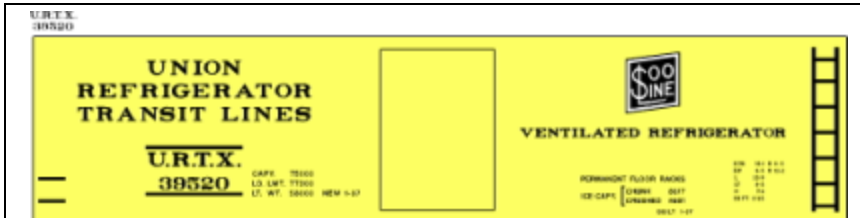

R-PM-1- YELLOW CAR W/BLACK LETTERING, MULTI-COLORED HERALDS. PRICE CODE D

R-SAR-1- BEIGE CAR W/BLACK LETTERING & BLUE LOGOS. STRIPING IS INCLUDED. PRICE CODE E

MIRACLE GRAPHICS

R-SOO-1- YELLOW CAR W/BLACK LETTERING, BLACK & WHITE HERALD. PRICE CODE C