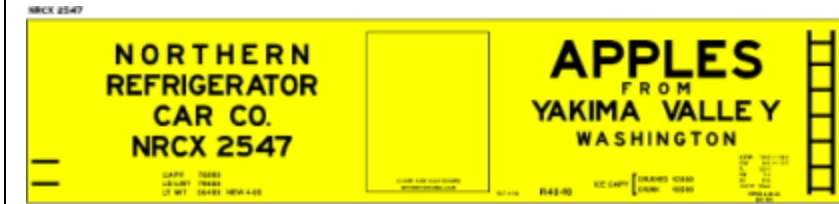

MIRACLE GRAPHICS

R-AMT-1 Silver car w/black lettering, red, white & blue logos.  
Price Code D

R-BURT-1 YELLOW car w/black lettering, GREEN BANANAS, RED & WHITE HERALD. Price Code D

R-ANRC-1 YELLOW car w/black lettering. Price Code C

R-BN-1 YELLOW car w/black lettering. Price Code C

R-ART-1 YELLOW car w/black lettering & MULTI-COLOURED HERALDS. Price Code D

R-BR-1 YELLOW CAR W/BLACK LETTERING, RED WHITE & BLACK HERALD. PRICE CODE C

R-ATSF-1 ORANGE CAR W/BLACK LETTERING, BLACK & WHITE HERALD. OPOSITE SIDE HAS CHIEF SLOGAN INSTEAD OF MAP. OTHER SLOGANS ALSO AVAILABLE. PRICE CODE C