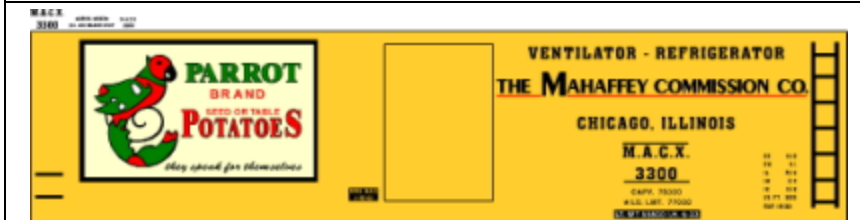

R-ORI-1- YELLOW CAR W/BLACK LETTERING, MULTI-COLORED LOGOS. PRICE CODE C

R-PP-1- YELLOW CAR W/BLACK LETTERING, MULTI COLORED LOGOS. PRICE CODE D