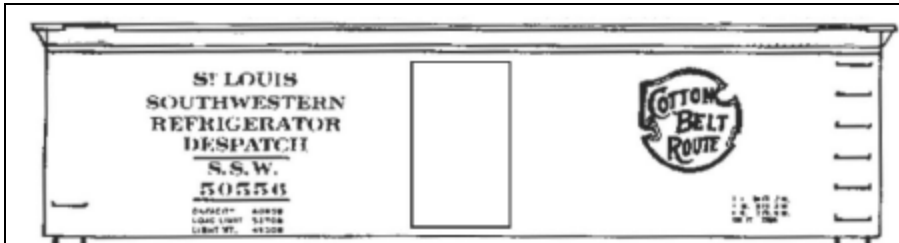

R-ATSF-1 ORANGE CAR W/BLACK LETTERING, BLACK & WHITE HERALD. OPOSITE SIDE HAS CHIEF SLOGAN INSTEAD OF MAP. OTHER SLOGANS ALSO AVAILABLE. PRICE CODE C

MIRACLE GRAPHICS

R-CBR-1 YELLOW CAR W/BLACK LETTERING AND HERALD. PRICE CODE C