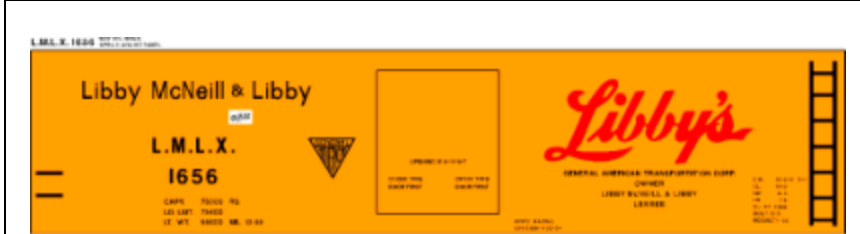

R-IC-1 YELLOW CAR W/GREEN LETTERING, STRIPES & HERALD. PRICE CODE C

R-HER-1 BROWN CAR W/SILVER LETTERING. PRICE CODE C

MIRACLE GRAPHICS

R-KFT-1 ORANGE CAR W/BLACK LETTERING & MULTI-COLOURED LOGOS. PRICE CODE D

R-NKP-1- YELLOW CAR W/BLACK LETTERING. PRICE CODE C

R-LIB-1- YELLOW CAR W/BLACK LETTERING & RED LOGO. PRICE CODE C

R-NP-1- YELLOW CAR W/BLACK LETTERING, RED, BLACK & WHITE HERALD. PRICE CODE C

R-MIL-1- YELLOW CAR W/BLACK LETTERING, RED & WHITE HERALD. PRICE CODE C