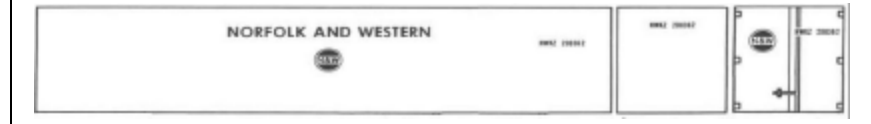

PB-NW1- ALUMINUM CAR W/BLACK LETTERING. PRICE CODE A