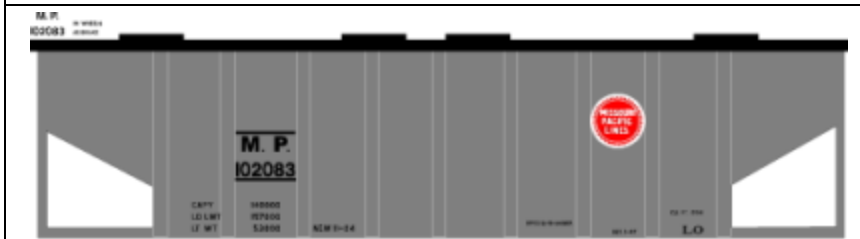

H-GTW-2- GRAY CAR W/WHITE LETTERING. PRICE CODE B

H-MIL-1- FREIGHT CAR RED W/WHITE LETTERING. PRICE CODE B

MIRACLE GRAPHICS

HC-MON-1- GRAY CAR W/RED LETTERING. PRICE CODE B

HC-MP-1- GRAY CAR W/BLACK LETTERING. PRICE CODE B