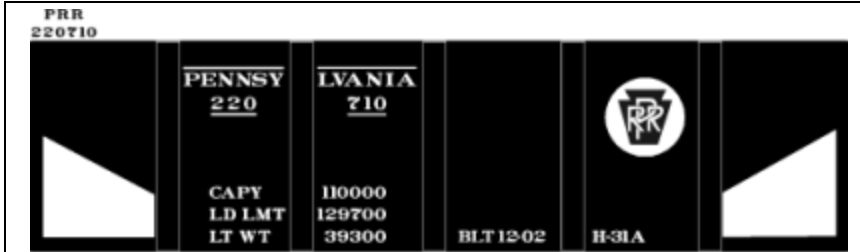

H-NW-1- BLACK CAR W/WHITE LETTERING. PRICE CODE B. COVERED VERSION ALSO AVAILABLE.

H-NYC-1- BLACK OR RED CAR W/WHITE LETTERING. PRICE CODE B. COVERED VERSION ALSO AVAILABLE.

HC-PUR-1- WHITE CAR W/BLACK LETTERING. PRICE CODE B

MIRACLE GRAPHICS

H-PRR-1- BLACK CAR W/WHITE LETTERING. PRICE CODE B

HC-PRR-1- GRAY CAR W/BLACK LETTERING. PRICE CODE B

H-PSL-1- YELLOW CAR W/GREEN LETTERING. PRICE CODE C

H-SBD-1- BLACK CAR W/YELLOW LETTERING. PRICE CODE C