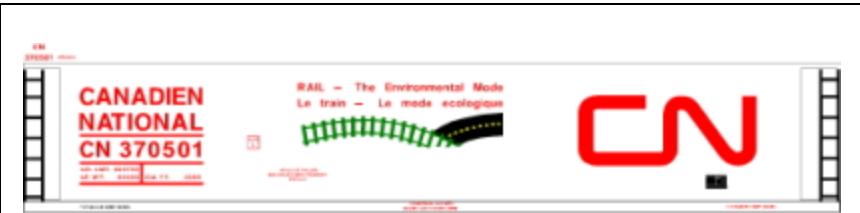

H-BNSF-1- BOX CAR RED CAR W/WHITE LETTERING. PRICE CODE B

H-BO-1- BOX CAR RED OR BLACK CAR W/WHITE LETTERING. PRICE CODE B. COVERED VERSION ALSO AVAILABLE.

HC-BOR-1- GRAY CAR W/BLACK & RED LETTERING. PRICE CODE D

H-BR-1- BOX CAR RED CAR W/WHITE LETTERING. PRICE CODE B. COVERED VERSION ALSO AVAILABLE.

MIRACLE GRAPHICS

H-BR-2- BOX CAR RED CAR W/WHITE LETTERING. PRICE CODE B

H-CN-1- FREIGHT CAR RED CAR W/WHITE LETTERING. PRICE CODE B

H-CNA-1- FREIGHT CAR RED AND GRAY CAR W/RED LETTERING. PRICE CODE B

H-CNG-1- RED CAR W/WHITE & YELLOW LETTERING. PRICE CODE D

H-CNG-2- WHITE CAR W/RED LETTERING. PRICE CODE D

H-CNG-3- WHITE (SIDE 1) & MULTI COLORED (SIDE 2) CAR W/WHITE & BLACK LETTERING. PRICE CODE C