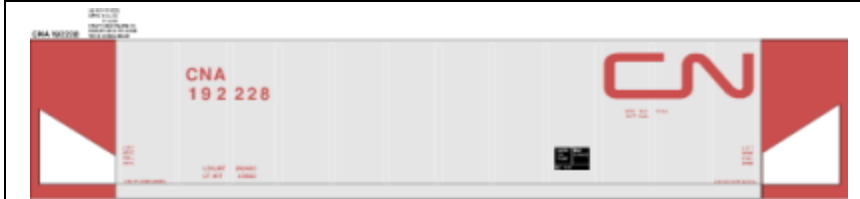

H-BNSF-1- BOX CAR RED CAR W/WHITE LETTERING. PRICE CODE B

H-BO-1- BOX CAR RED OR BLACK CAR W/WHITE LETTERING. PRICE CODE B. COVERED VERSION ALSO AVAILABLE.

HC-BOR-1- GRAY CAR W/BLACK & RED LETTERING. PRICE CODE D

H-BR-1- BOX CAR RED CAR W/WHITE LETTERING. PRICE CODE B. COVERED VERSION ALSO AVAILABLE.

MIRACLE GRAPHICS

H-BR-2- BOX CAR RED CAR W/WHITE LETTERING. PRICE CODE B

H-CN-1- FREIGHT CAR RED CAR W/WHITE LETTERING. PRICE CODE B