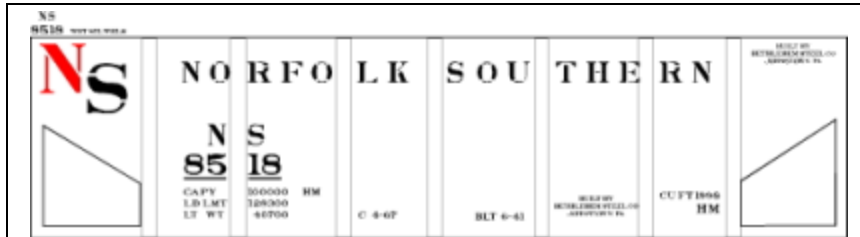

H-NS-1- BLACK CAR W/WHITE LETTERING. PRICE CODE B