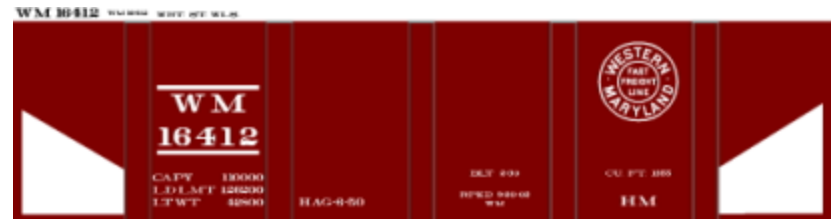

H-WM-2- BOX CAR RED W/WHITE LETTERING. PRICE CODE B.

1" SCALE		1.5" SCALE		2.5" SCALE	
Price Code A	$40	Price Code A	$50	Price Code A	$55
Price Code B	$50	Price Code B	$60	Price Code B	$65
Price Code C	$60	Price Code C	$70	Price Code C	$75
Price Code D	$70	Price Code D	$80	Price Code D	$85
Price Code E	$80	Price Code E	$90	Price Code E	$95