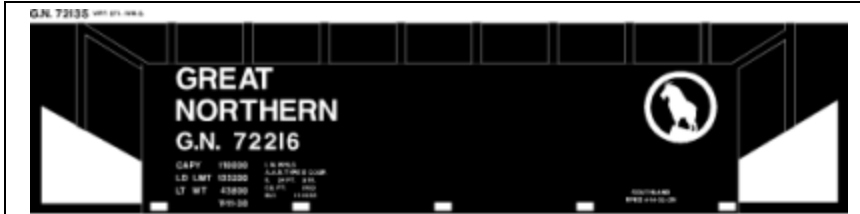

H-CO-1- BLACK CAR W/WHITE LETTERING. PRICE CODE B

H-EFE-1- BLACK CAR W/WHITE LETTERING. PRICE CODE B

HC-CO-1- BLACK OR GRAY CAR W/WHITE OR BLACK LETTERING. PRICE CODE B

H-ERIE-1- BOX CAR RED W/WHITE LETTERING. PRICE CODE B

H-CO-2- BLUE CAR W/YELLOW LETTERING. PRICE CODE B

H-FRISCO-1- BOX CAR RED W/WHITE LETTERING. PRICE CODE B

MIRACLE GRAPHICS

H-GN-1- BLACK CAR W/WHITE LETTERING. PRICE CODE B

H-IC-1- BLACK CAR W/WHITE LETTERING. PRICE CODE B