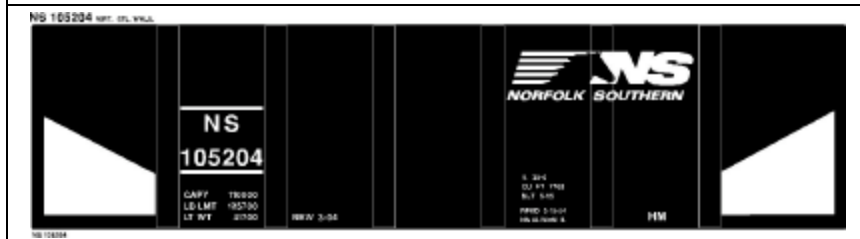

HC-NH-1- ORANGE CAR W/BLACK LETTERING. PRICE CODE B

H-NP-1- BLACK CAR W/WHITE LETTERING. PRICE CODE B

H-PL-1- BLACK CAR W/WHITE LETTERING. PRICE CODE B

H-NS-1- BLACK CAR W/WHITE LETTERING. PRICE CODE B

H-NS-2- BLACK CAR W/WHITE LETTERING. PRICE CODE B

H-NW-1- BLACK CAR W/WHITE LETTERING. PRICE CODE B. COVERED VERSION ALSO AVAILABLE.

H-NYC-1- BLACK OR RED CAR W/WHITE LETTERING. PRICE CODE B. COVERED VERSION ALSO AVAILABLE.

HC-PUR-1- WHITE CAR W/BLACK LETTERING. PRICE CODE B