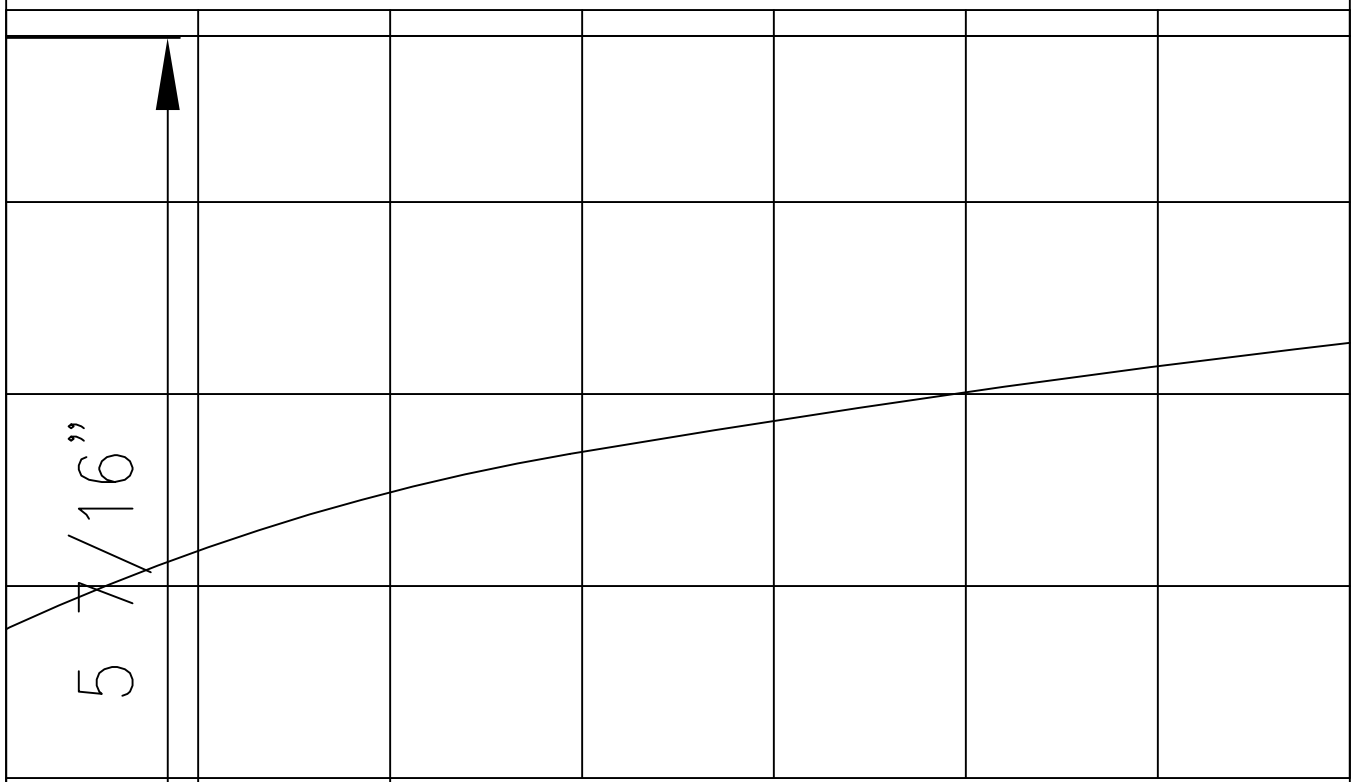

Print in portrait mode
Make sure to select "None" for scaling in Acrobat print menu
Squares are 1"

Make thes

Blank space for writing.

Blank space for writing.

These dimensions longer so can

2'-4 1/2"

p can adjust position to suit p

1' - 1 1/4"

5 7/16"