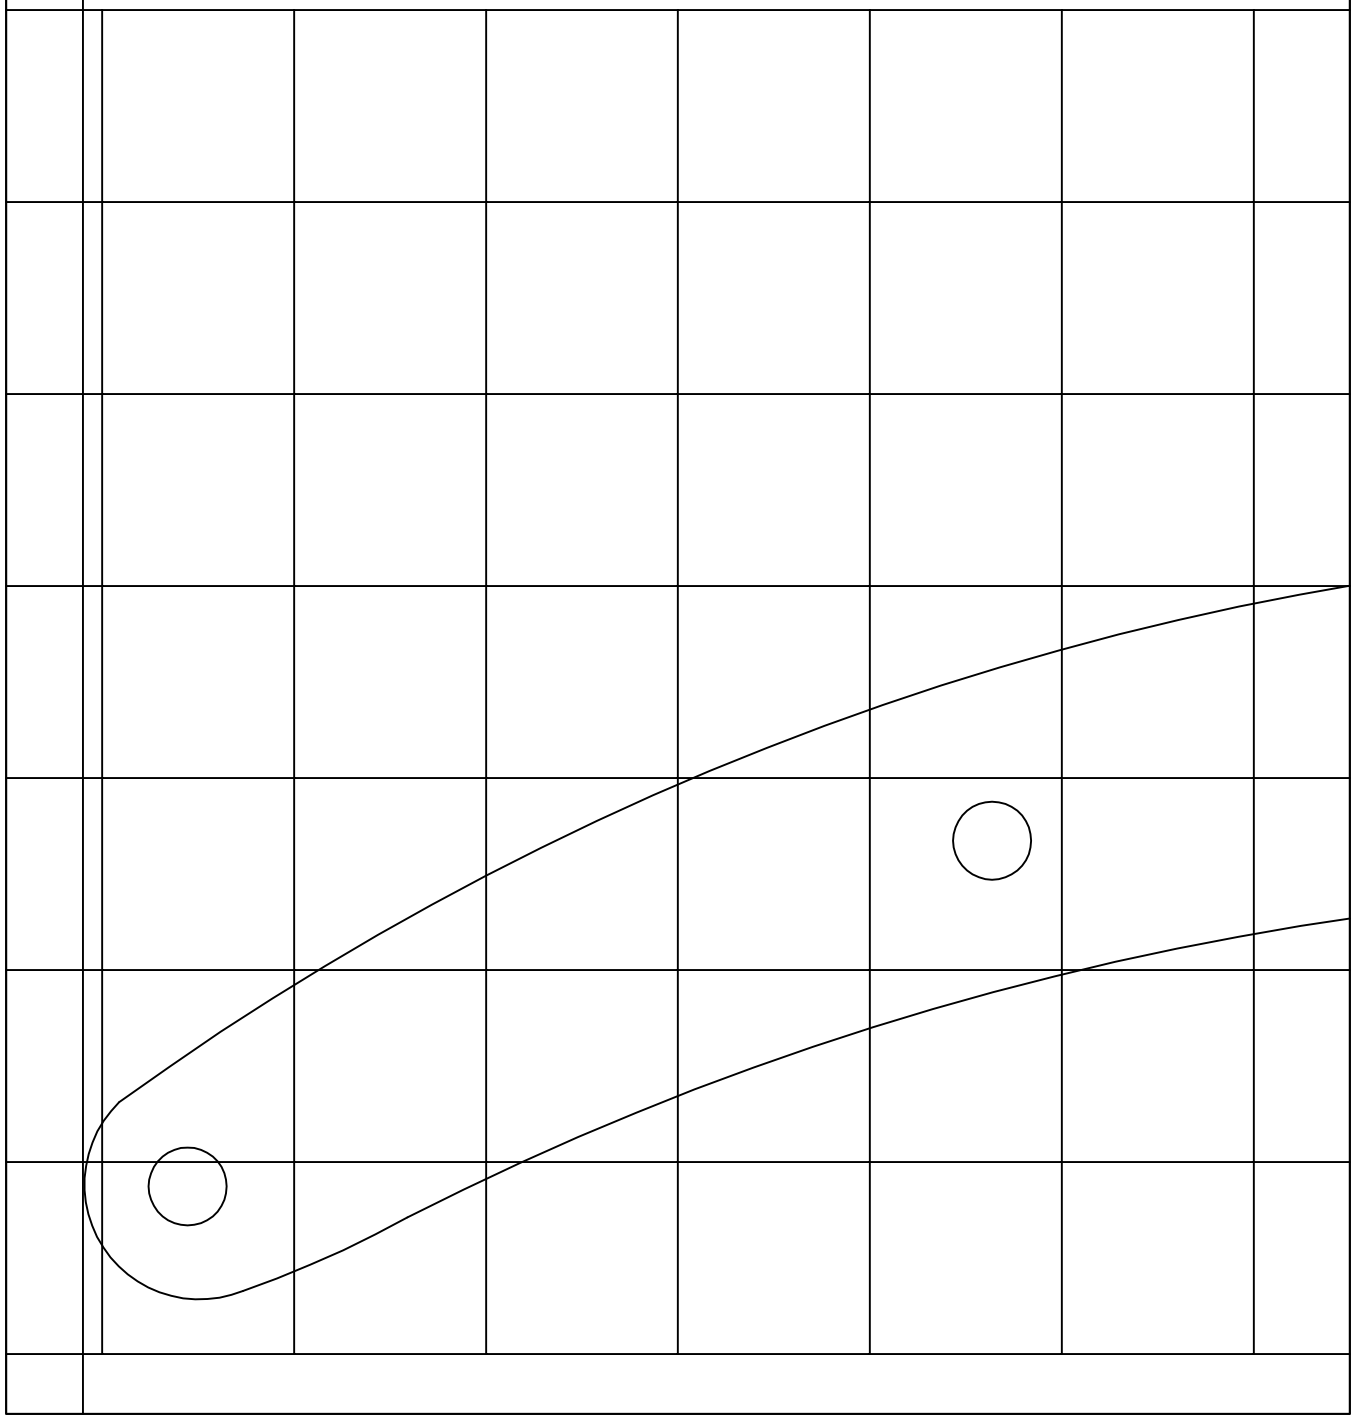

Print in portrait mode  
Make sure to select "None" for scaling in Acrobat print menu  
Squares are 1"

Make thes

Blank space for writing.

Blank space for writing.

These dimensions longer so can

2'-4 1/2"

p can adjust position to suit p

1' - 1 1/4"

5 7/16"