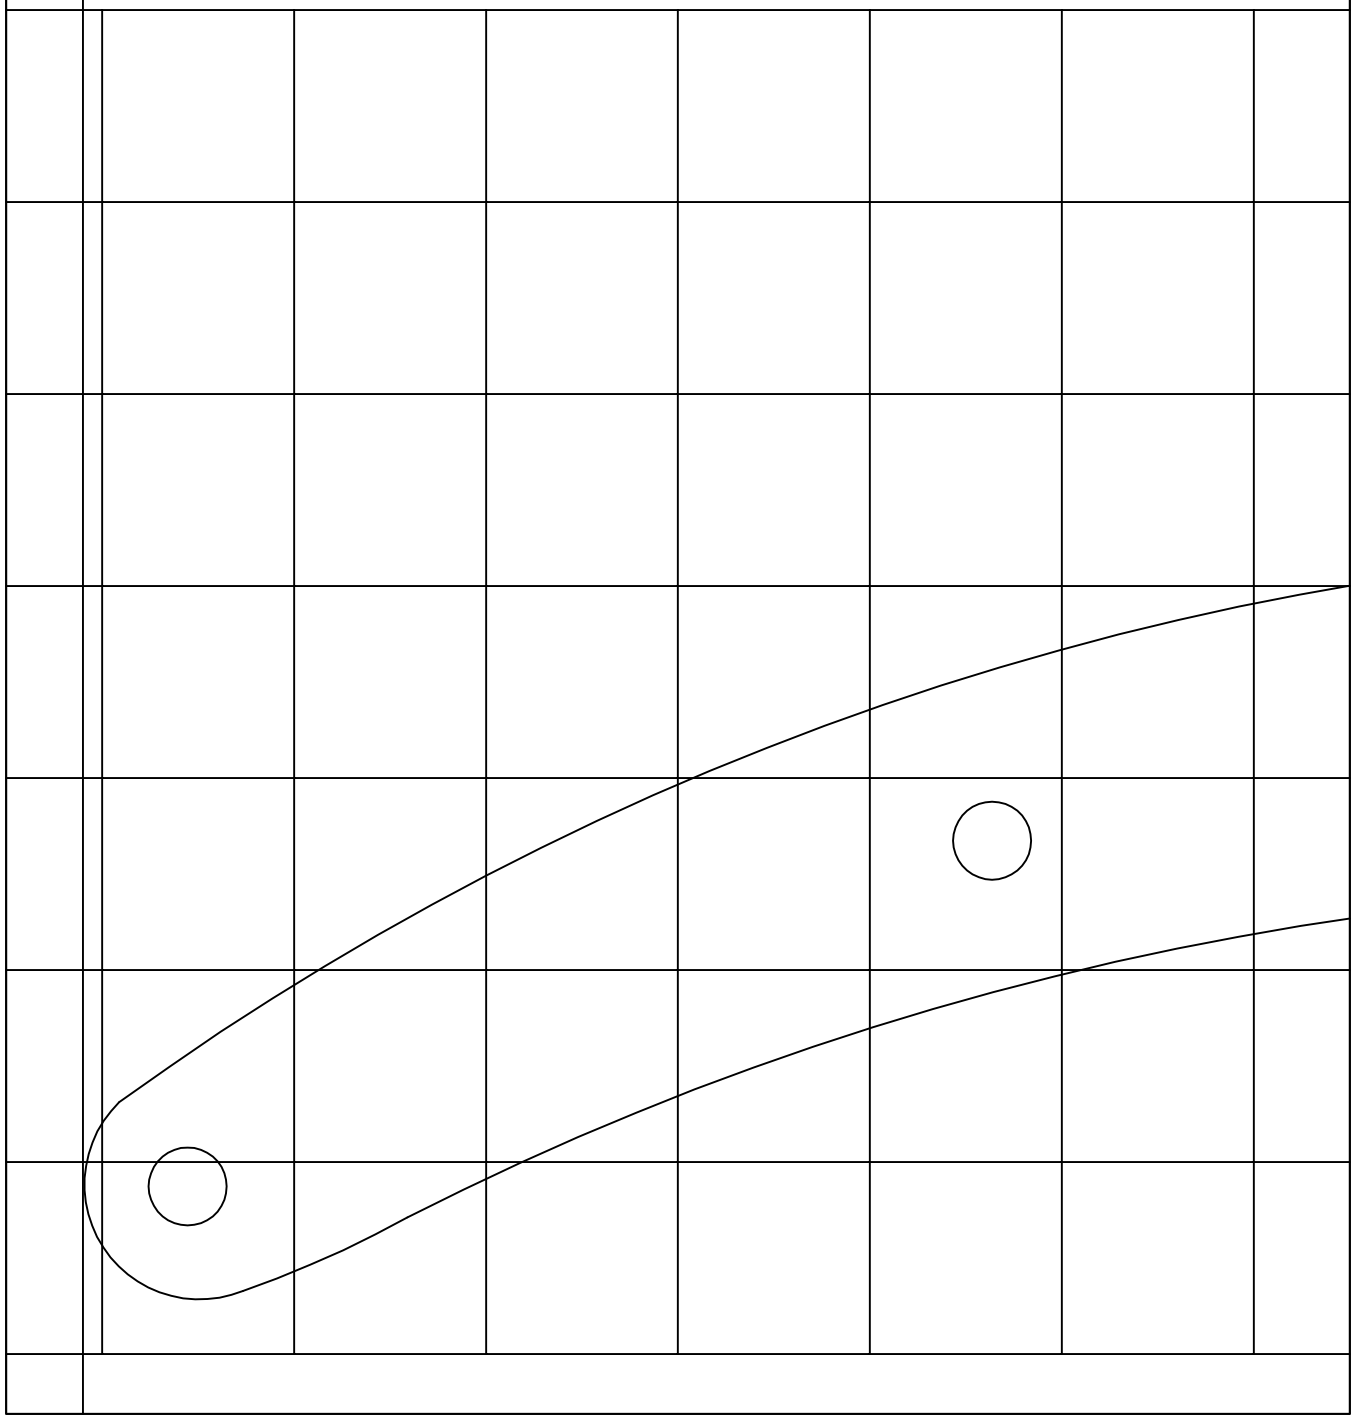

Print in portrait mode
Make sure to select "None" for scaling in Acrobat print menu
Squares are 1"

Make thes

Blank space for writing.

Blank space for writing.

These dimensions longer so can

2'-4 1/2"

p can adjust position to suit p

1' - 1 1/4"

5 7/16"