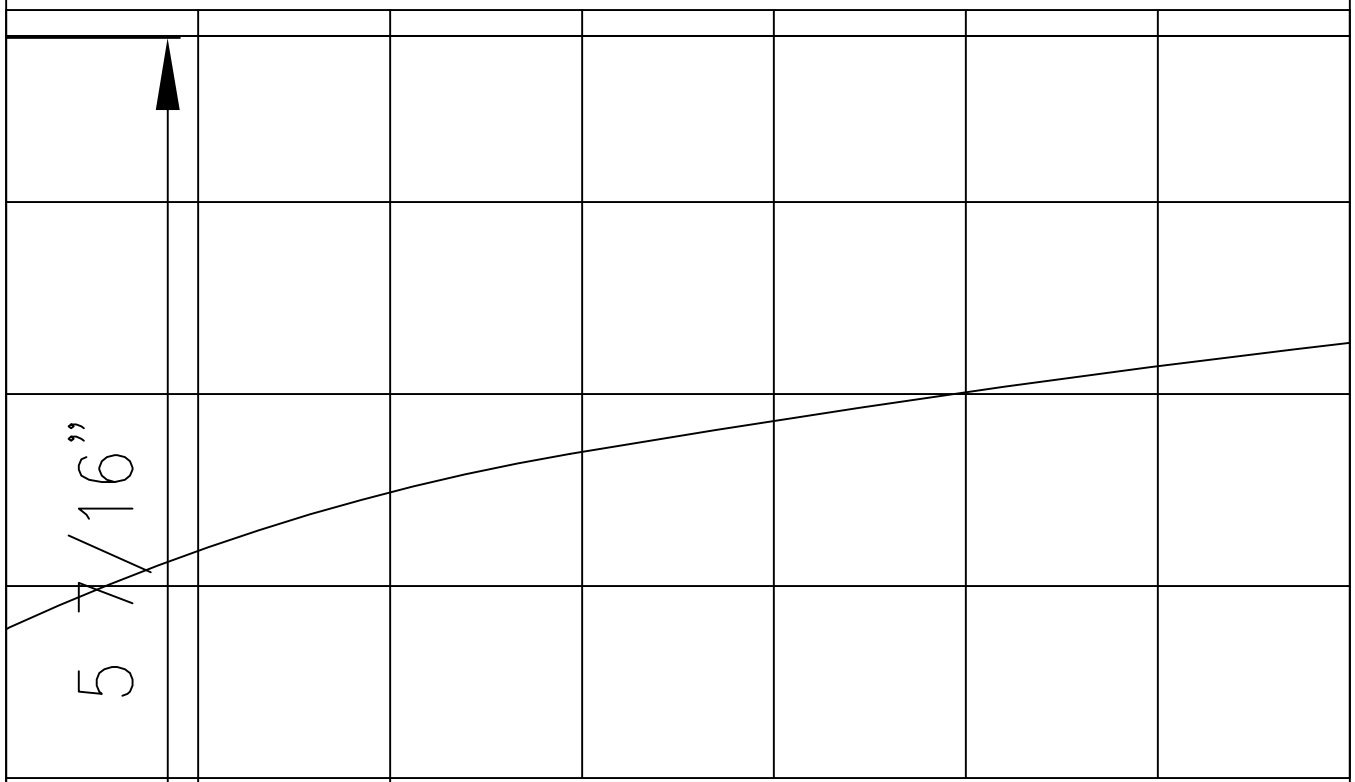

Print in portrait mode  
Make sure to select "None" for scaling in Acrobat print menu  
Squares are 1"

Make thes

Blank space for writing.

Blank space for writing.

These dimensions longer so can

2'-4 1/2"

p can adjust position to suit p

1' - 1 1/4"

5 7/16"